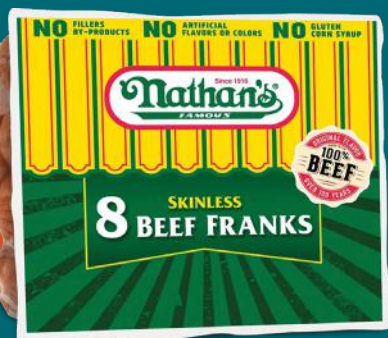

*Our Angus
PROMISE*

- ✓ PREMIUM USDA CHOICE
- ✓ MIDWEST RAISED
- ✓ HAND-SELECTED FOR MARBLING & TENDERNESS

\$7

**Boneless
Strip Steak**
8 oz. pkg.

**THIS WEEK'S
Deals
IN OUR APP**
**KEEP SCROLLING
FOR THIS
WEEK'S DEALS**

2/\$7
**Eckrich Smoked
Rope or Link
Sausage or Li'l
Smokies**
10-14 oz. pkgs.

\$6.29
**Jimmy Dean
Breakfast
Sandwiches**
12.8-18.8 oz. pkg.

2/\$6
**Jimmy Dean
Breakfast
Bowls**
4-9 oz. pkgs.

\$3.99
**Smithfield
Prime Fresh
Deli Style
Meats**
7-8 oz. pkg.

\$4.99
**Jimmy Dean
Applewood
Smoked Bacon**
12 oz. pkg.

**4 FOR
\$19.96***
MIX & MATCH

**4 FOR
\$19.96**

**Nathan's
Franks**
10-12 oz. pkgs.

**4 FOR
\$19.96**

**Perdue
Ground Chicken
Breast**
16 oz. pkgs.