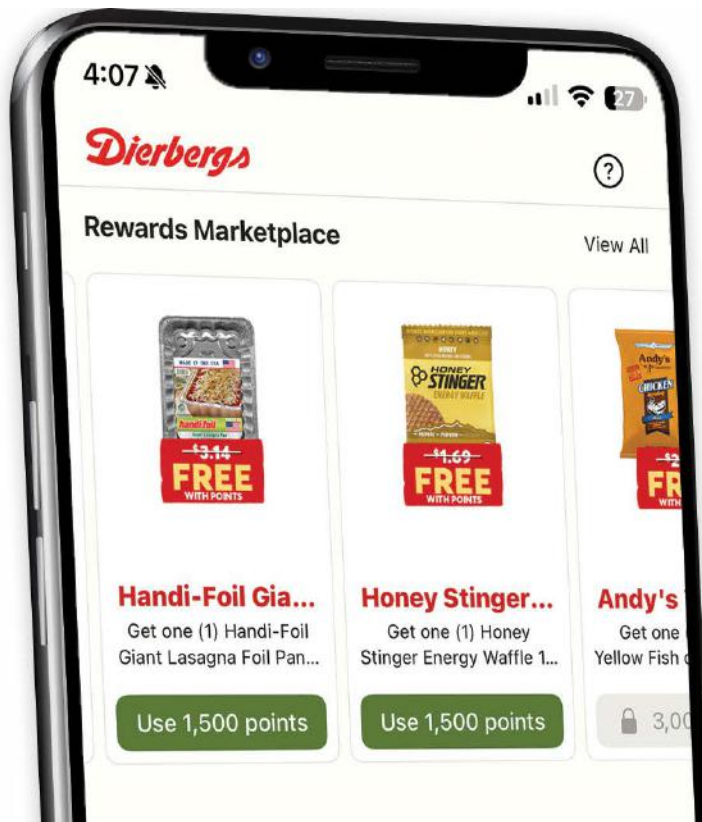

DIERBERGS SEAFOOD PROMISE

☑ Chemical Free ☑ Sustainably Sourced ☑ Antibiotic Free

STOP BY TO SEE WHAT'S FRESH!

Rewards™ **BONUS POINTS**

**10X
BONUS
POINTS**

Gift Cards

Excludes Visa, Mastercard and Dierberg's Gift Cards. Gift Cards available while supplies last, no rain checks. See gift cards for details, terms, conditions and (if applicable) fee. All trademarks are property of their respective owners. The gift cards featured are not sponsors or otherwise affiliated with this company. Must be a Dierberg's Rewards Member at the time of purchase and enter your phone number at checkout. Merchant reserves the right to modify, limit or cancel promotions at any time. Maximum point earning limit of 37,500 points per day applies. See Dierberg's Rewards Program Terms for details. Valid 7/30/24-8/5/24 only.

YOUR REWARDS YOUR WAY!

DIERBERGS REWARDS MEMBERS CAN REDEEM POINTS FOR CASH OFF AT THE REGISTER OR FOR HIGHER-VALUE ITEMS IN THE REWARDS MARKETPLACE.

1.

Visit the Rewards section of our App or website and reserve your item.