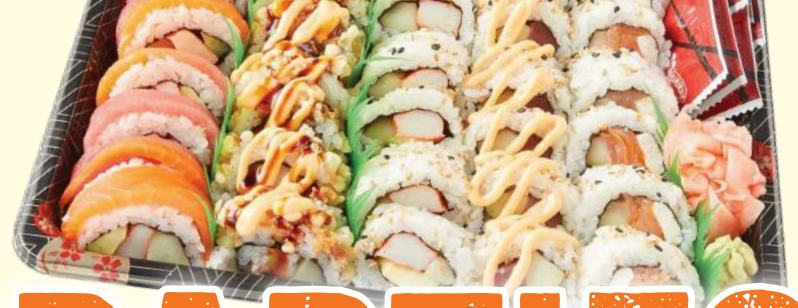

SUMMER PARTIES *Delivered*

ORDER ON OUR APP OR AT [DIERBERGS.COM](https://www.dierbergs.com)

**FREE DELIVERY
WITH CODE DELIVERY24**

ORDER NOW

FOR ORDERS PLACED THROUGH SEPTEMBER 2, 2024

Enter code at checkout. Web and App orders only. May not be combined with other offers or on floral & gift purchases.